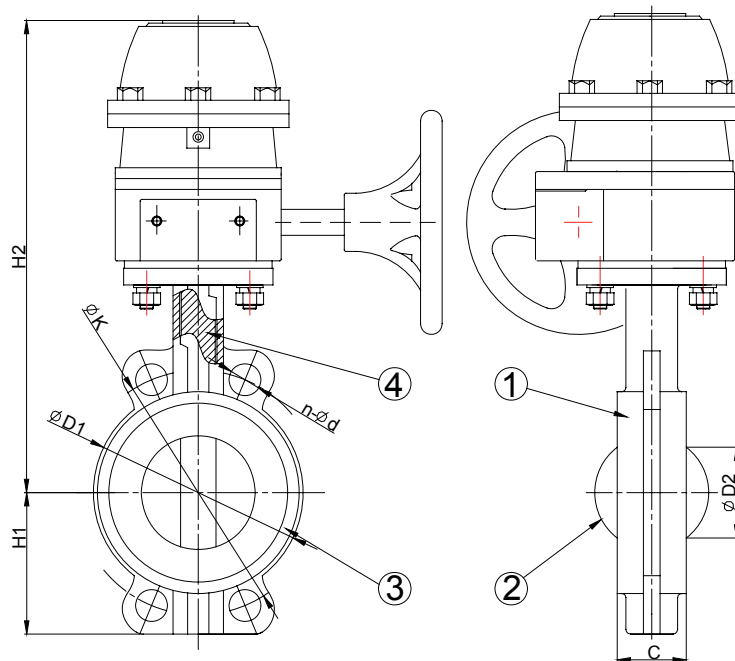

WBGS-Wafer Butterfly Valve-Signal

WBGS is a wafer type butterfly valve with 3-wires signal for transmitting the valve in close or open position.

Features:

- .Advanced pinless design, stronger connection between the stem and disc, and preventing loose and leakage during water hammer.
- .Valve seat fully coated with EPDM/ NBR rubber to prevent corrosion.
- .With worm gear operator, Nickel plated disc and outside body coated with epoxy.

Service Fields:

For Fire Fighting System

Technical Data:

Size Range: DN50- 300mm
Ratings: 1.0Mpa; 1.6Mpa
Working Temperature: -10°C ~ 80°C
For Connection: PN10; PN16

WBGs-Main Valve

Part List

Item	Name	Material	Standard
1	Body	Ductile Iron	GJS 500-7
2	Disc	Ductile Iron Coated by Nickel	GJS 500-7+ Nickel
3	Seat	Rubber	EPDM
4	Stem	Carbon Steel	C45

Dimension

Unit :mm

DN	Model No	H1	n- Φd	ΦK	$\Phi D1$	$\Phi D2$	H2	B	C	ΦF
40	WBGs-0050	69.5	4- $\Phi 20$	110	88	30	264	148	33.5	136
50	WBGs-0050	70	4- $\Phi 20$	125	96.5	32	282	148	42	136
65	WBGs-0065	80	4- $\Phi 20$	145	110	47	294	148	45	136
80	WBGs-0080	92	4- $\Phi 20$	160	124	65	307	148	45	136
100	WBGs-0100	107	4- $\Phi 20$	180	158	91	322	148	52	136
125	WBGs-0125	121	4- $\Phi 20$	210	187	112	342	148	55	136
150	WBGs-0150	134	4- $\Phi 23$	240	214	146	362	148	56	136
200	WBGs-0200	170	4- $\Phi 23$	295	266	194	397	193	61	263
250	WBGs-0250	208	4- $\Phi 23$ 4- $\Phi 26$	350 355	325	242	436	193	66	263
300	WBGs-0300	240	4- $\Phi 23$ 4- $\Phi 26$	400 410	380	292	461	210	77	263